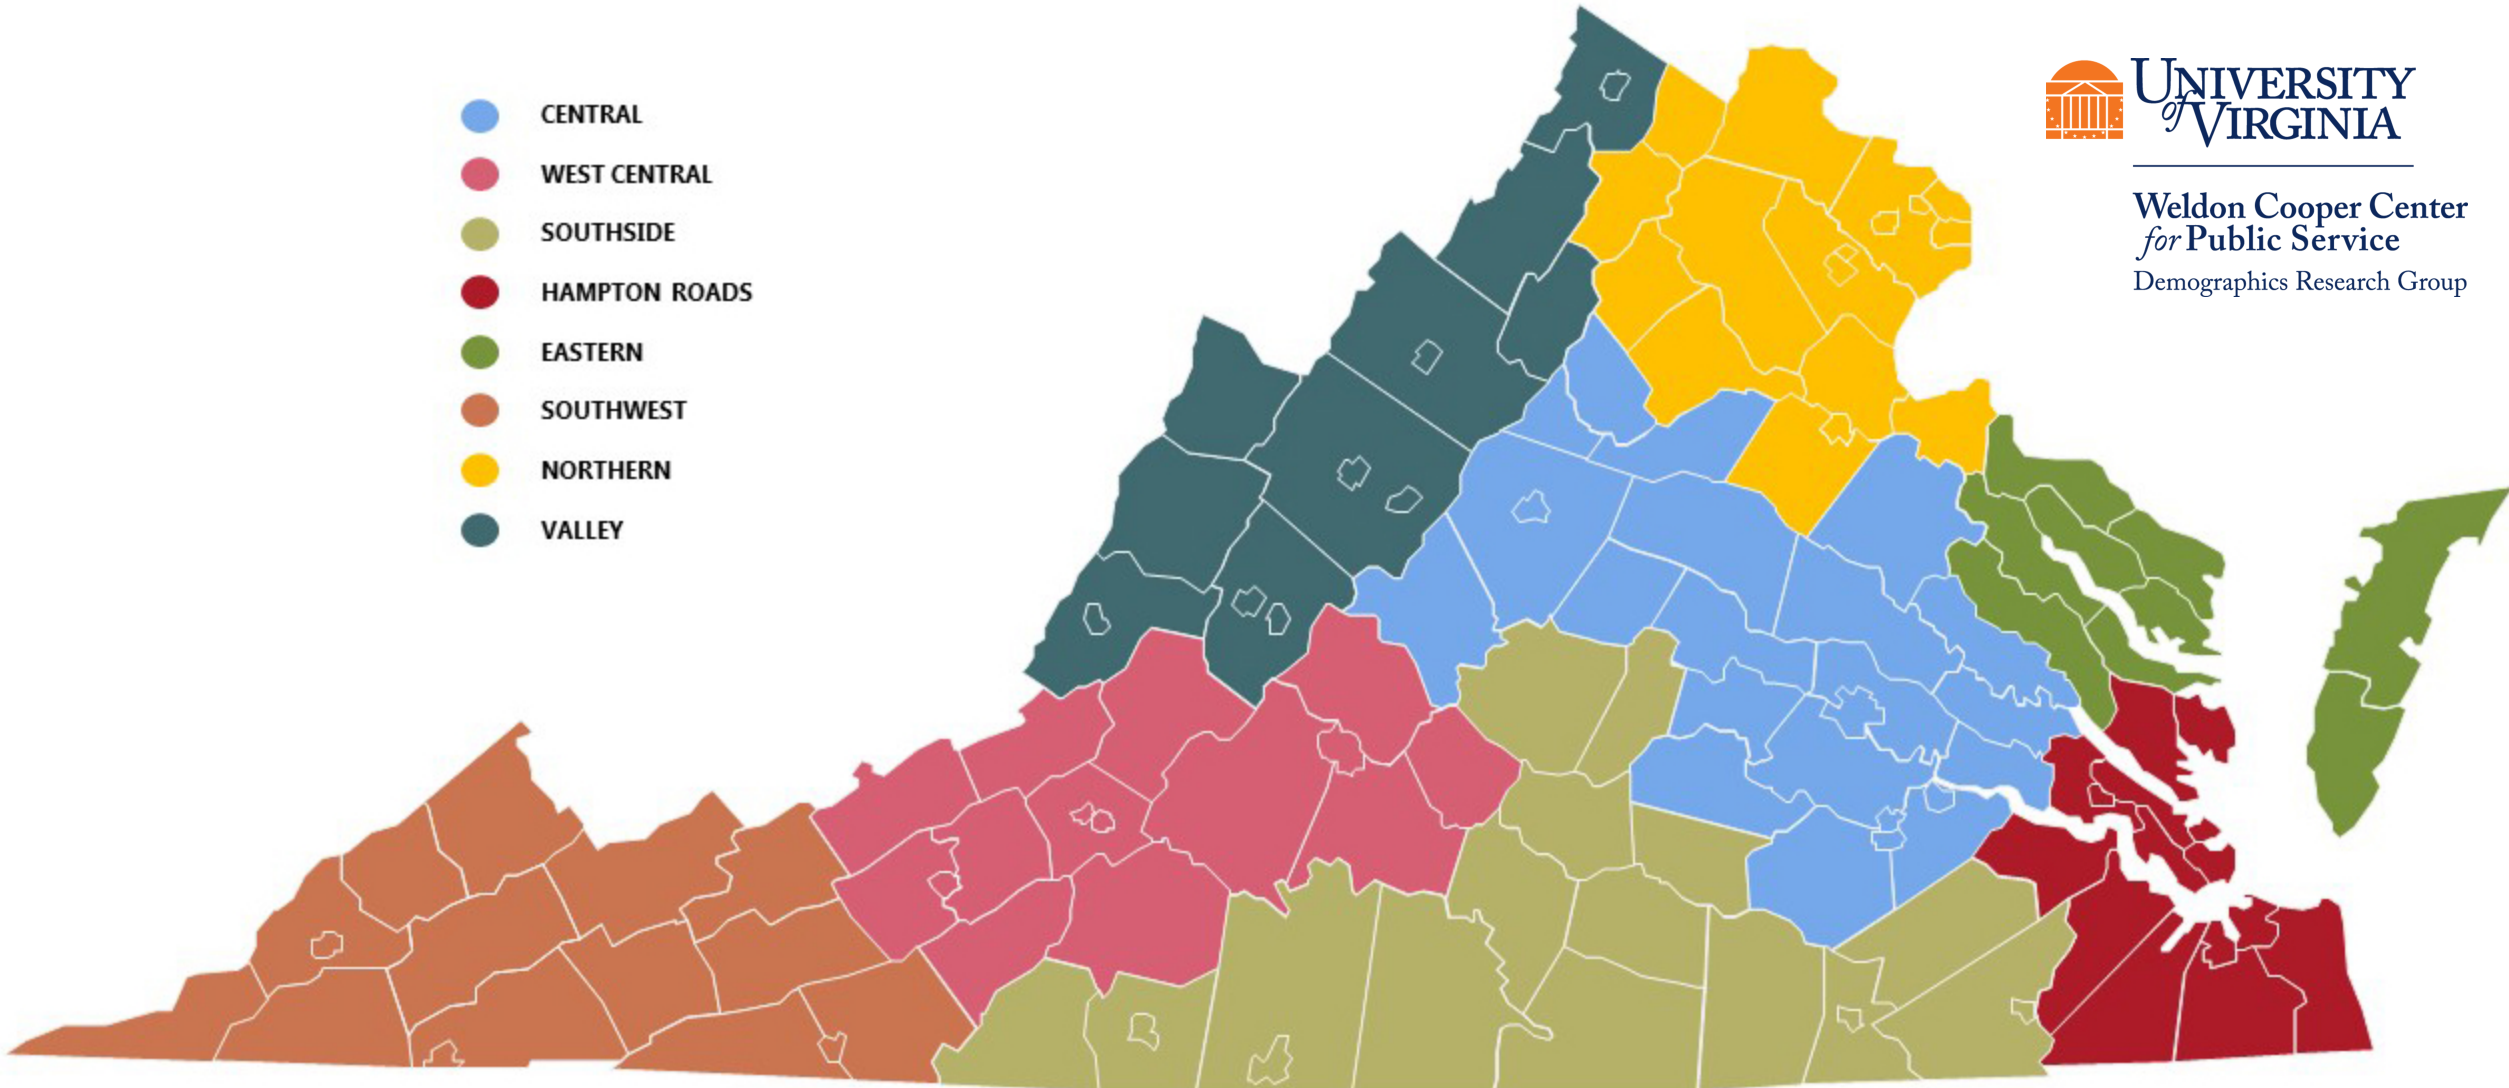

Cities and Counties by Region

Central

<i>Cities</i>	<i>Counties</i>
Charlottesville	Albemarle
Colonial Heights	Amelia
Hopewell	Caroline
Petersburg	Charles City
Richmond	Chesterfield
	Dinwiddie
	Fluvanna
	Goochland
	Greene
	Hanover
	Henrico
	King William
	Louisa
	Madison
	Nelson
	New Kent
	Orange
	Powhatan
	Prince George

Southside

<i>Cities</i>	<i>Counties</i>
Danville	Brunswick
Emporia	Buckingham
Franklin	Charlotte
Martinsville	Cumberland
	Greensville
	Halifax
	Henry
	Lunenburg
	Mecklenburg
	Nottoway
	Patrick
	Pittsylvania
	Prince Edward
	Southampton
	Sussex

<i>Cities</i>	<i>Counties</i>
Alexandria	Arlington
Fairfax	Clarke
Falls Church	Culpeper
Fredericksburg	Fairfax
Manassas	Fauquier
Manassas Park	King George
	Loudoun
	Prince William
	Rappahannock
	Spotsylvania
	Stafford
	Warren

West Central

<i>Cities</i>	<i>Counties</i>
Lynchburg	Amherst
Radford	Appomattox
Roanoke	Bedford
Salem	Botetourt
	Campbell
	Craig
	Floyd
	Franklin
	Giles
	Montgomery
	Pulaski
	Roanoke

Eastern

<i>Cities</i>	<i>Counties</i>
	Accomack
	Essex
	King & Queen
	Lancaster
	Middlesex
	Northampton
	Northumberland
	Richmond
	Westmoreland